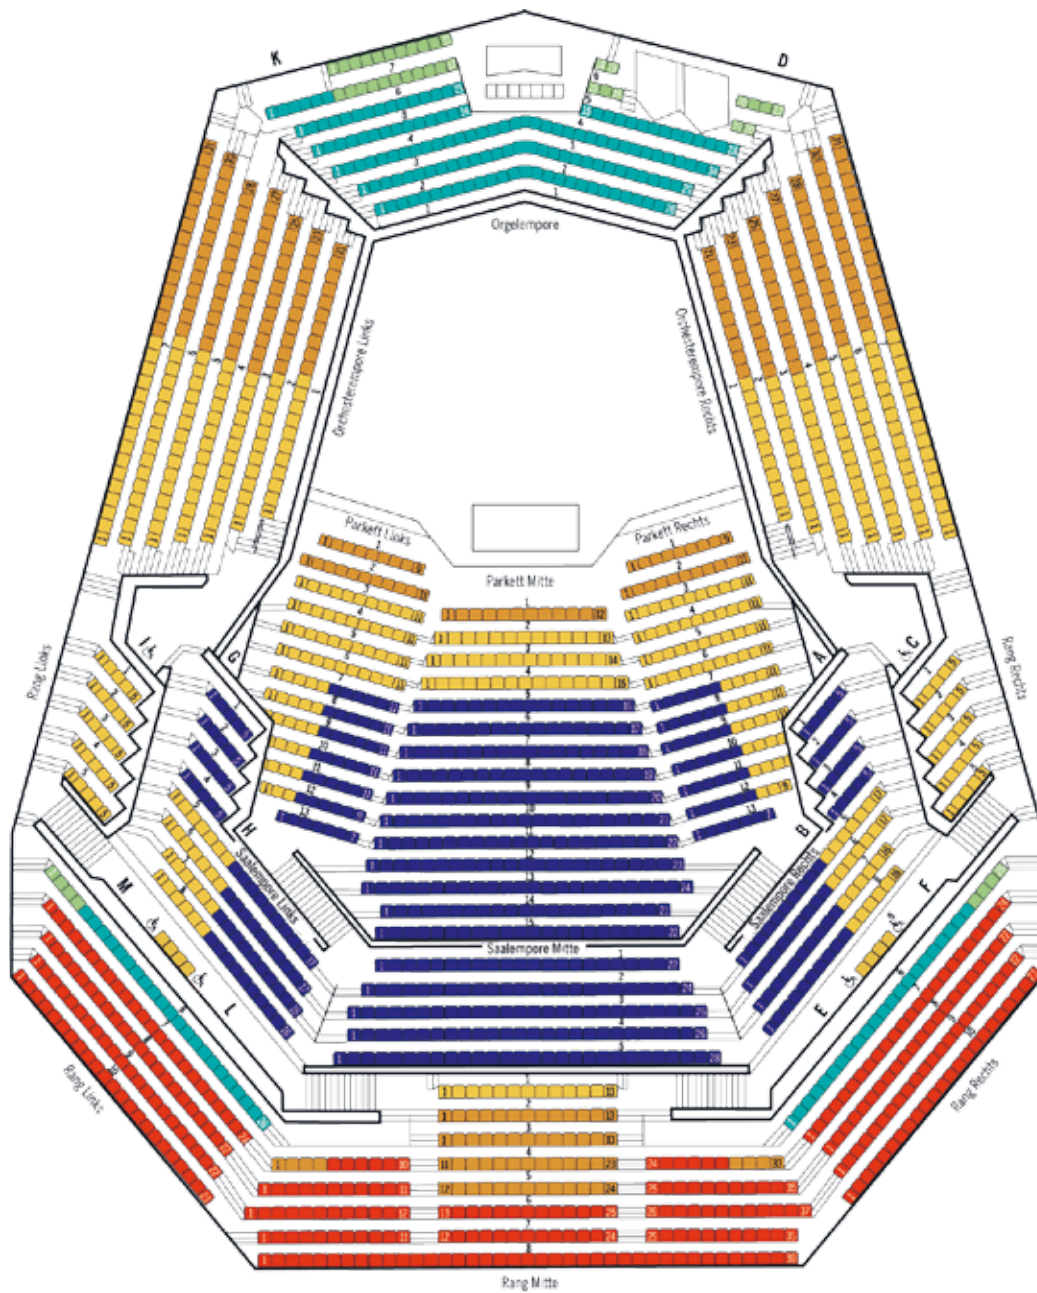

Leipzig Gewandhaus

Great Hall | Seating Plan A

1902 Seats

- Seating Block Premium
- Seating Block I
- Seating Block II
- Seating Block III
- Seating Block IV
- Seating Block V